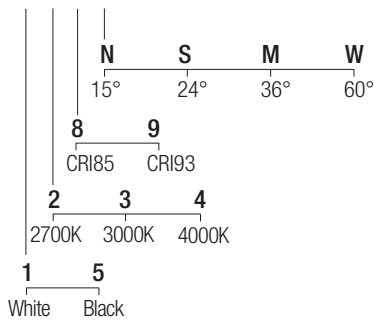

2-Step MacAdam

Dimensions

Photometric diagrams

CCT/CRI/Flux

	CRI85	CRI93
2700K	630lm	590lm
3000K	700lm	650lm
4000K	730lm	670lm

Code construction

ZE24 X X X X

Accessories