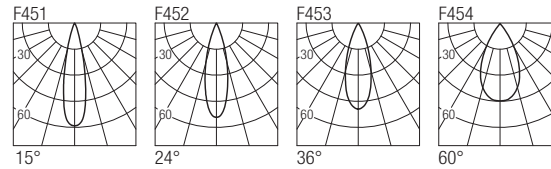

2-Step MacAdam

Dimensions

Photometric diagrams

CCT/CRI/Flux

	CRI85	CRI93
2700K	630lm	590lm
3000K	700lm	650lm
4000K	730lm	670lm

Code construction

ZE24 X X X X

Accessories