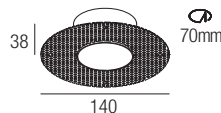

Accessories

ZQC003 **ZQC003B**

White Black

Plasterboard recessing frame