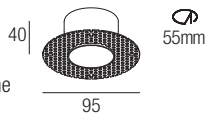

Accessories

ZQH001 ZQH001B

White Black

Plasterboard recessing frame