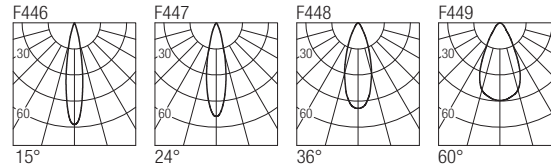

Dimensions

Photometric diagrams

CCT/CRI/Flux

2700K	540 lm
3000K	600 lm
4000K	620 lm

Code construction

Accessories

ZQH001 ZQH001B

White Black