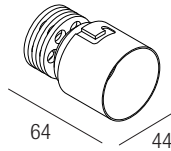

Dimensions

Photometric diagrams

CCT/CRI/Flux

2700K	540 lm
3000K	600 lm
4000K	620 lm

Code construction

Accessories

ZQH001 ZQH001B

White Black

AL4151 (1..4) IP20 DALI 2  72 mm

AL4153 (1..4) IP20 PUSH IGBT-TRIAC  56 mm