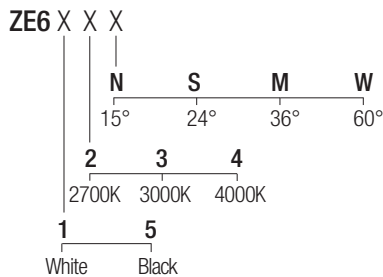

Dimensions

Photometric diagrams

CCT/CRI/Flux

2700K	540 lm
3000K	600 lm
4000K	620 lm

Code construction

Accessories

ZQH001 ZQH001B

White Black