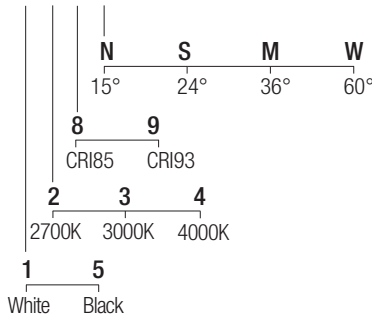

2-Step MacAdam

Dimensions

Photometric diagrams

CCT/CRI/Flux

	CRI85	CRI93
2700K	890lm	840lm
3000K	1000lm	930lm
4000K	1040lm	960lm

Code construction

ZE1 X X X X

Accessories