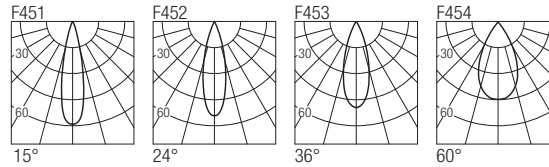

2-Step MacAdam

Dimensions

Photometric diagrams

CCT/CRI/Flux

	CRI85	CRI93
2700K	890lm	840lm
3000K	1000lm	930lm
4000K	1040lm	960lm

Code construction

ZE1 X X X X

Accessories