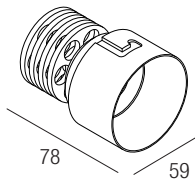

IP44 made in Italy

Supply current

500mA (V_i 18V)

Power

10W

Series wiring

CRI

85-93

2-Step MacAdam

Dimensions

Photometric diagrams

CCT/CRI/Flux

	CRI85	CRI93
2700K	890lm	840lm
3000K	1000lm	930lm
4000K	1040lm	960lm

Code construction

ZE1 X X X X

Accessories

AL4010 (1..2) IP20 PUSH 0/1..10V ⌀72 mm

ALD450 (1) IP20 DALI 2 PUSH ⌀36 mm

AL4151 (1..2) IP20 DALI 2 ⌀72 mm

AL4153 (1..2) IP20 PUSH IGBT-TRIAC ⌀56 mm