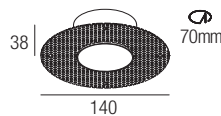

Accessories

ZQC003 ZQC003B

White Black

Plasterboard recessing frame