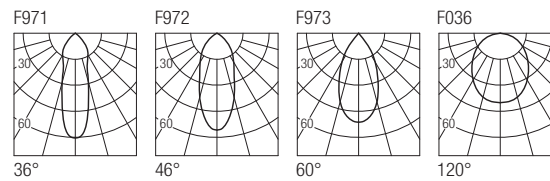

IP67 made in Italy

Supply current
140mA (V, 36V)

Power
5W

CRI
85-93

2-Step MacAdam

Dimensions

Photometric diagrams

CCT/CRI/Flux