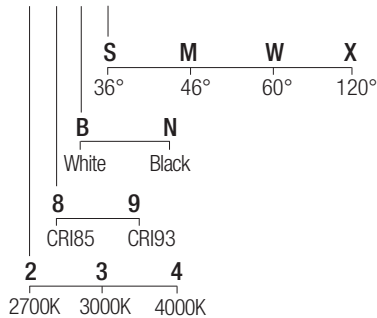

CCT/CRI/Flux

	CRI85	CRI93
2700K	450lm	425lm
3000K	510lm	470lm
4000K	530lm	490lm

Code construction

ZN5 X X X X