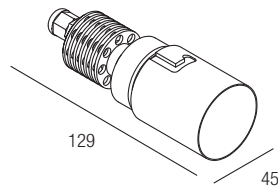

IP67 made in Italy

Supply current
140mA (V, 36V)

Power
5W

CRI
85-93

2-Step MacAdam

Dimensions

Photometric diagrams

CCT/CRI/Flux