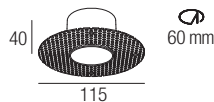

	CRI85	CRI93
2700K	450lm	425lm
3000K	510lm	470lm
4000K	530lm	490lm

Code construction

ZN5 X X X X

Accessories

ZTC05U **ZTC05UB**
White Black
Plasterboard recessing frame

Drivers 140mA

on/off
AL9014 (1) IP67 ⌀ 44 mm
dimmable
ALD414 (1) IP20 DALI 2 PUSH ⌀ 36 mm