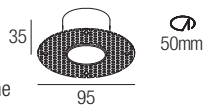

Accessories

ZQT00U ZQT00UB
White Black
Plasterboard recessing frame