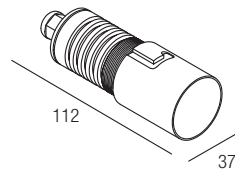

Supply current
350-500mA (V, 8,7V)

Power
3-6W

Series wiring

CRI
85

2-Step MacAdam

Dimensions

Photometric diagrams

CCT/CRI/Flux

Drivers 350mA

on/off
AL1034 (1..3) IP20 ⌀30 mm
AL1035 (1..3) IP20 ⌀40 mm
AL1037 (1..5) IP20 S.P. ⌀55 mm
AL9011 (1..4) IP67 ⌀44 mm

dimmmable
AL4000 (1..4) IP20 PUSH 0/1..10V ⌀72 mm
ALD435 (1..3) IP20 DALI 2 PUSH ⌀36 mm
AL4051 (1..4) IP20 DALI 2 ⌀72 mm
AL4053 (1..4) IP20 PUSH IGBT-TRIAC ⌀56 mm
AL6035 (1..3) IP67 DALI 2 ⌀44 mm
AL8035 (2..4) IP67 DALI 2 ⌀48 mm