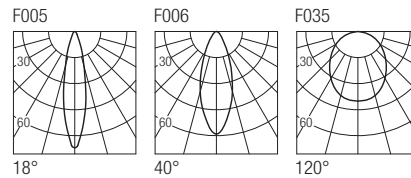

Supply current
350-500mA (V, 8,7V)

Power
3-6W

Series wiring

CRI
85

2-Step MacAdam

Dimensions

Photometric diagrams

CCT/CRI/Flux