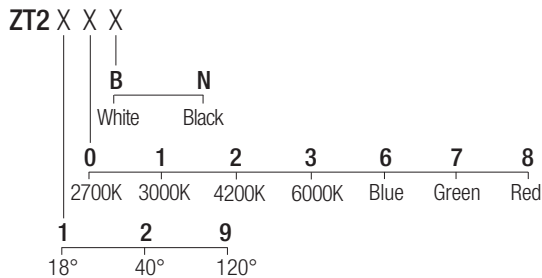

CCT/CRI/Flux

	350mA	500mA
2700K	267lm	384lm
3000K	279lm	400lm
4200K	309lm	462lm
6000K	342lm	495lm

Code construction