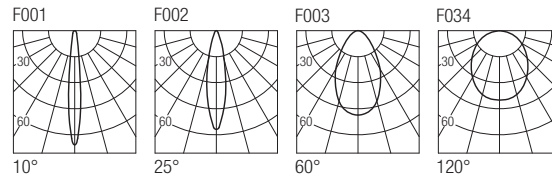

Supply current
350-500mA (V, 2.9V)

Power
1-2W

Series wiring

CRI
85

2-Step MacAdam

Dimensions

Photometric diagrams

CCT/CRI/Flux