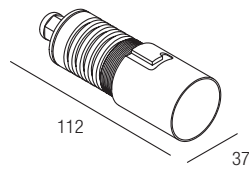

Supply current
350-500mA (V, 2.9V)

Power
1-2W

Series wiring

CRI
85

2-Step MacAdam

Dimensions

Photometric diagrams

CCT/CRI/Flux

Drivers 350mA

on/off
AL1034 (1..11) IP20 ⌀ 30 mm
AL1035 (1..11) IP20 ⌀ 40 mm
AL1037 (1..16) IP20 S.P. ⌀ 55 mm
AL9011 (1..12) IP67 ⌀ 44 mm

dimmable
AL4000 (1..12) IP20 PUSH 0/1..10V ⌀ 72 mm
ALD435 (1..11) IP20 DALI 2 PUSH ⌀ 36 mm
AL4051 (2..14) IP20 DALI 2 ⌀ 72 mm
AL4053 (1..14) IP20 PUSH IGBT-TRIAC ⌀ 56 mm
AL6035 (2..8) IP67 DALI 2 ⌀ 44 mm
AL8035 (4..16) IP67 DALI 2 ⌀ 48 mm