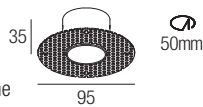

Accessories

ZQT00U ZQT00UB
White Black
Plasterboard recessing frame