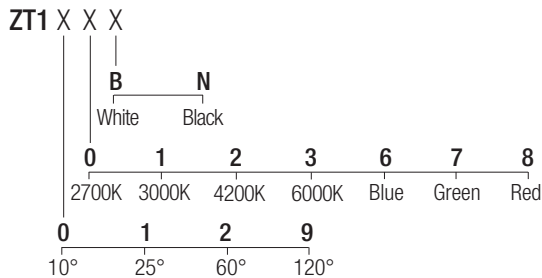

CCT/CRI/Flux

	350mA	500mA
2700K	89lm	128lm
3000K	93lm	133lm
4200K	103lm	154lm
6000K	114lm	165lm

Code construction