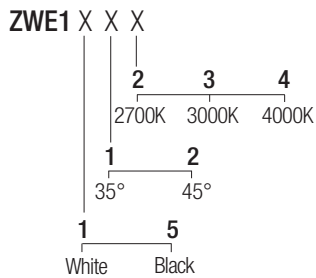

2-Step MacAdam

Dimensions

Photometric diagrams

CCT/CRI/Flux

2700K	540 lm
3000K	600 lm
4000K	620 lm

Code construction

Accessories

ZQC001 ZQC001B
White Black