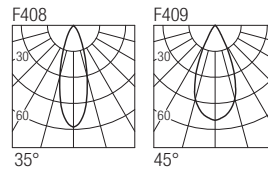

2-Step MacAdam

Dimensions

Photometric diagrams

CCT/CRI/Flux

2700K	540 lm
3000K	600 lm
4000K	620 lm

Code construction

Accessories

ZQC001 ZQC001B
White Black