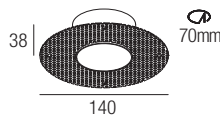

Accessories

ZQC003 ZQC003B
White Black
Plasterboard recessing frame