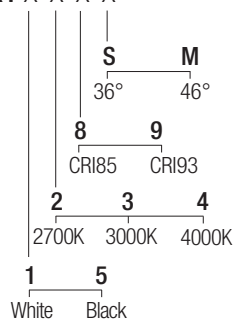

CCT/CRI/Flux

	CRI85	CRI93
2700K	890lm	840lm
3000K	1000lm	930lm
4000K	1040lm	960lm

Code construction

ZR1 X X X X