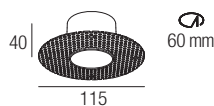

Accessories

ZTC05U White
ZTC05UB Black
Plasterboard recessing frame