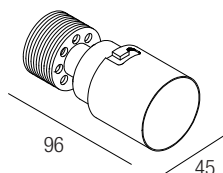

CE  IP44 made in Italy

Supply current
500mA (V, 18V)

Power
10W

Series wiring

CRI
85-93

2-Step MacAdam

Dimensions

Photometric diagrams