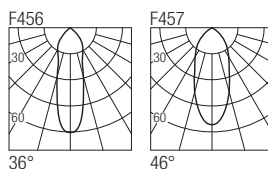

CE  IP44 made in Italy

Supply current
500mA (V, 18V)

Power
10W

Series wiring

CRI
85-93

2-Step MacAdam

Dimensions

Photometric diagrams