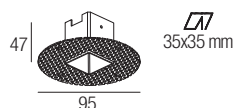

Accessories

ZQC002 ZQC002B

White Black

Plasterboard recessing frame

Drivers/Controllers

Push Control

C03010 (2..9 fixtures) IP20 PUSH

Radio Control System

C03010 (2..9 fixtures) IP20

C01062 Radio Receiver - Sensore Radio

AL2031 Driver 24VDC

C01063 Radio Remote Control - Telecomando

Note: All codes are required for correct installation of the radio control system.