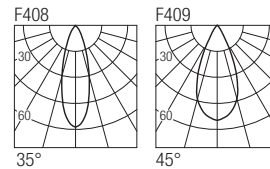

CE  IP44 made in Italy

Supply current
500mA (V_i 9V)

Power
6W

Series wiring

CRI
98

2-Step MacAdam

Dimensions

Photometric diagrams