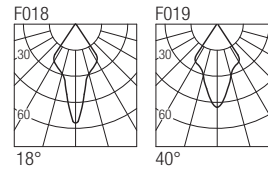

2-Step MacAdam

Dimensions

Photometric diagrams

CCT/CRI/Flux

	350mA	500mA
2700K	267lm	384lm
3000K	279lm	400lm
4200K	309lm	462lm
6000K	342lm	495lm

Code construction

Accessories

ZQC002 ZQC002B
White Black
Plasterboard recessing frame