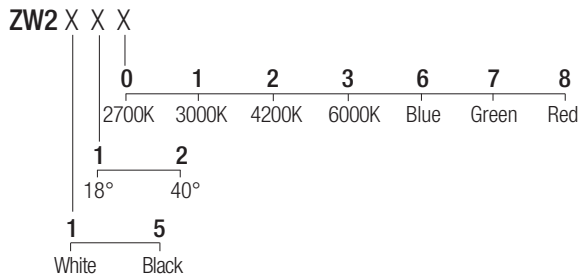

2-Step MacAdam

Dimensions

Photometric diagrams

CCT/CRI/Flux

	350mA	500mA
2700K	267lm	384lm
3000K	279lm	400lm
4200K	309lm	462lm
6000K	342lm	495lm

Code construction

Accessories

ZQC002 ZQC002B
White Black
Plasterboard recessing frame