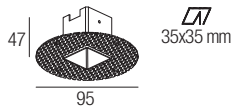

ZERO Q6

Trimless downlights

design Roberto Mantovani

Revolutionary trimless, recessed fixtures, with diameters starting from just 30mm and an extremely clean and simple fixing system, offer innovative compositional possibilities and recessed optics for high viewing comfort. Available in multiple beam angles and ideal for applications ranging from the accenting of display elements and architectural details to general lighting.

2-Step MacAdam

Dimensions

Photometric diagrams

CCT/CRI/Flux

	350mA	500mA
2700K	267lm	384lm
3000K	279lm	400lm
4200K	309lm	462lm
6000K	342lm	495lm

Code construction

Accessories

ZQC002 ZQC002B
White Black
Plasterboard recessing frame