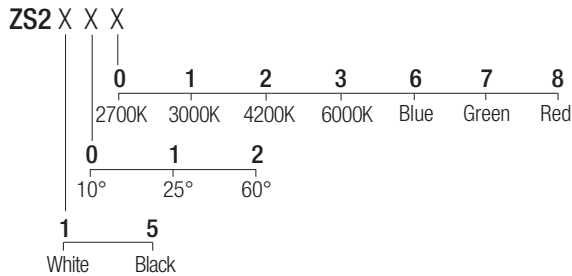

2-Step MacAdam

Dimensions

Photometric diagrams

CCT/CRI/Flux

	350mA	500mA
2700K	89lm	128lm
3000K	93lm	133lm
4200K	103lm	154lm
6000K	114lm	165lm

Code construction

Accessories

ZQC002 ZQC002B