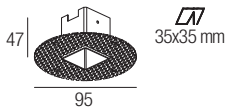

AL7022

24VDC/500mA constant current converter

Drivers 350mA

on/off

AL1034 (1..11) IP20 30 mm

AL1035 (1..11) IP20 40 mm

AL1037 (1..16) IP20 S.P. 55 mm

dimmmable

AL4000 (1..12) IP20 PUSH 0/1..10V 72 mm

ALD435 (1..11) IP20 DALI 2 PUSH 36 mm

AL4051 (2..14) IP20 DALI 2 72 mm

AL4053 (1..14) IP20 PUSH IGBT-TRIAC 56 mm

Drivers 350mA

on/off

AL1074 (1..7) IP20 30 mm

AL1077 (1..6) IP20 40 mm

AL1084 (1..11) IP20 S.P. 55 mm

dimmmable

AL4010 (1..12) IP20 PUSH 0/1..10V 72 mm

ALD450 (1..7) IP20 DALI 2 PUSH 36 mm

AL4151 (2..14) IP20 DALI 2 72 mm

AL4153 (1..14) IP20 PUSH IGBT-TRIAC 56 mm