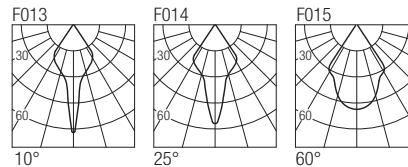

2-Step MacAdam

Dimensions

Photometric diagrams

CCT/CRI/Flux

	350mA	500mA
2700K	89lm	128lm
3000K	93lm	133lm
4200K	103lm	154lm
6000K	114lm	165lm

Code construction

Accessories

ZQC002 ZQC002B