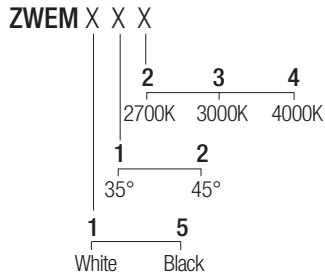

2-Step MacAdam

Dimensions

Photometric diagrams

CCT/CRI/Flux

2700K	540 lm
3000K	600 lm
4000K	620 lm

Code construction

Accessories

ZQM001 ZQM001B