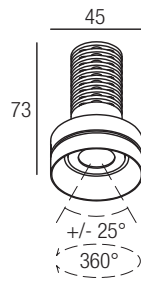

CE  IP44 made in Italy

Supply current

500 mA (V_i 9V)

Power

6 W

Series wiring

CRI

98

2-Step MacAdam

Dimensions

Photometric diagrams

CCT/CRI/Flux

2700K	540 lm
3000K	600 lm
4000K	620 lm

Code construction

Accessories

ZQM001 ZQM001B