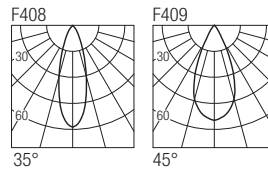

2-Step MacAdam

Dimensions

Photometric diagrams

CCT/CRI/Flux

2700K	540 lm
3000K	600 lm
4000K	620 lm

Code construction

Accessories

ZQM001 ZQM001B