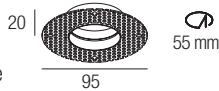

Accessories

ZQM001 ZQM001B

White Black

Plasterboard recessing frame