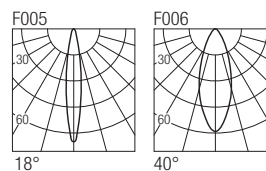

2-Step MacAdam

Dimensions

Photometric diagrams

CCT/CRI/Flux

	350mA	500mA
2700K	267lm	384lm
3000K	279lm	400lm
4200K	309lm	462lm
6000K	342lm	495lm

Code construction

Accessories

ZQM001 ZQM001B