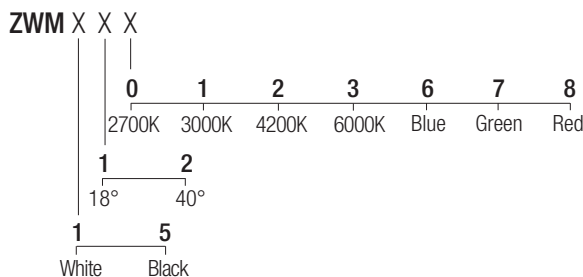

2-Step MacAdam

Dimensions

Photometric diagrams

CCT/CRI/Flux

	350mA	500mA
2700K	267lm	384lm
3000K	279lm	400lm
4200K	309lm	462lm
6000K	342lm	495lm

Code construction

Accessories

ZQM001 ZQM001B