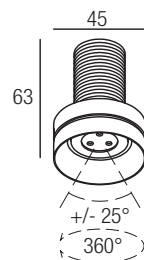

2-Step MacAdam

Dimensions