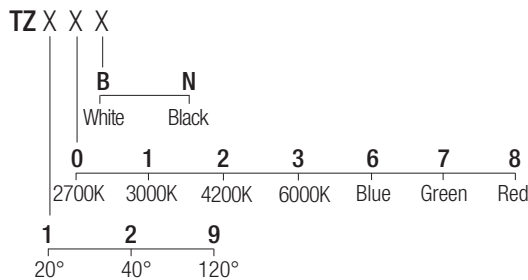

2-Step MacAdam

Dimensions

Photometric diagrams

CCT/CRI/Flux

2700K	101lm
3000K	109lm
4200K	116lm
6000K	132lm

Code construction

Accessories

ZQC001 **ZQC001B**
White Black
Plasterboard recessing frame

Drivers 350mA

on/off
AL1034 (1..11) IP20 30 mm
AL1035 (1..11) IP20 40 mm
AL1037 (1..16) IP20 S.P. 55 mm
AL9011 (1..12) IP67 44 mm

dimmmable
AL4000 (1..12) IP20 PUSH 0/1..10V 72 mm
ALD435 (1..11) IP20 DALI 2 PUSH 36 mm
AL4051 (2..14) IP20 DALI 2 72 mm
AL4053 (1..14) IP20 PUSH IGBT-TRIAC 56 mm
AL6035 (2..8) IP67 DALI 2 44 mm
AL8035 (4..16) IP67 DALI 2 48 mm