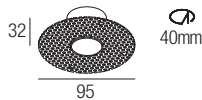

2-Step MacAdam

Dimensions

Photometric diagrams

CCT/CRI/Flux

2700K	101lm
3000K	109lm
4200K	116lm
6000K	132lm

Code construction

Accessories

ZQC001 **ZQC001B**
White Black
Plasterboard recessing frame

Drivers 350mA

on/off
AL1034 (1..11) IP20 30 mm
AL1035 (1..11) IP20 40 mm
AL1037 (1..16) IP20 S.P. 55 mm
AL9011 (1..12) IP67 44 mm

dimmmable
AL4000 (1..12) IP20 PUSH 0/1..10V 72 mm
ALD435 (1..11) IP20 DALI 2 PUSH 36 mm
AL4051 (2..14) IP20 DALI 2 72 mm
AL4053 (1..14) IP20 PUSH IGBT-TRIAC 56 mm
AL6035 (2..8) IP67 DALI 2 44 mm
AL8035 (4..16) IP67 DALI 2 48 mm