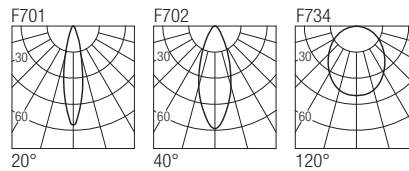

2-Step MacAdam

Dimensions

Photometric diagrams

CCT/CRI/Flux

2700K	101lm
3000K	109lm
4200K	116lm
6000K	132lm

Code construction

Accessories

ZQC001 **ZQC001B**
White Black
Plasterboard recessing frame