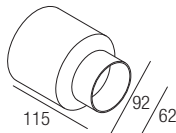

Dimensions

Photometric diagrams

CCT/CRI/Flux

2700K	623lm
3000K	651lm
4200K	721lm
6000K	798lm

Code construction

Note: Made-to-measure cable available on request.

Accessories

CSXJ01

Recessing box

LXT301

Low luminance louver

Note: The filter must be ordered together with the lighting fixture.

Drivers 350mA

on/off

AL1034 (1) IP20 ⌀30 mm

AL1035 (1) IP20 ⌀40 mm

AL1037 (1..2) IP20 S.P. ⌀55 mm

AL9011 (1) IP67 ⌀44 mm

dimmmable

AL4000 (1) IP20 PUSH 0/1..10V ⌀72 mm

ALD435 (1) IP20 DALI 2 PUSH ⌀36 mm

AL4051 (1) IP20 DALI 2 ⌀72 mm

AL4053 (1) IP20 PUSH IGBT-TRIAC ⌀56 mm

AL6035 (1) IP67 DALI 2 ⌀44 mm