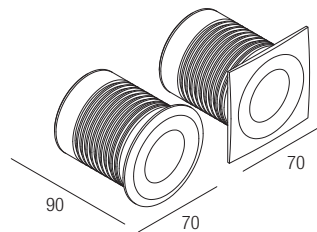

Dimensions

Photometric diagrams

CCT/CRI/Flux

2700K	623lm
3000K	651lm
4200K	721lm
6000K	798lm

Code construction

Note: Made-to-measure cable available on request.

Accessories

CSXJ01