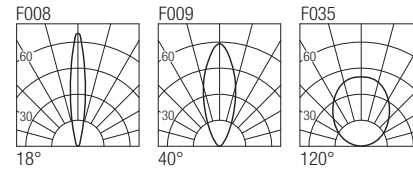

Dimensions

Photometric diagrams

CCT/CRI/Flux

2700K	623lm
3000K	651lm
4200K	721lm
6000K	798lm

Code construction

Note: Made-to-measure cable available on request.

Accessories

CSXJ01