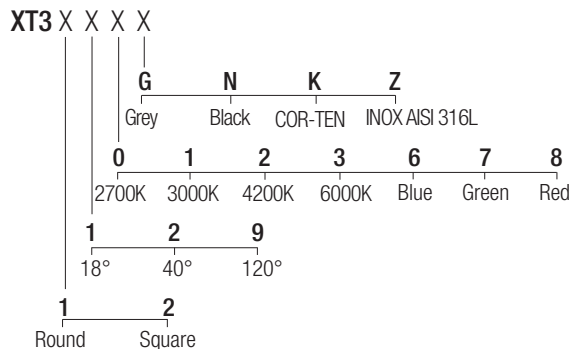

Dimensions

Photometric diagrams

CCT/CRI/Flux

2700K	623lm
3000K	651lm
4200K	721lm
6000K	798lm

Code construction

Note: Made-to-measure cable available on request.

Accessories

CSXJ01