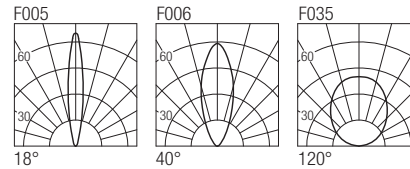

Dimensions

Photometric diagrams

CCT/CRI/Flux

	350mA	500mA
2700K	267lm	384lm
3000K	279lm	400lm
4200K	309lm	462lm
6000K	342lm	495lm

Code construction

XT2 X X X X

Note: Made-to-measure cable available on request.