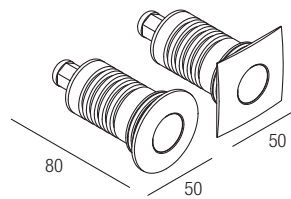

Dimensions

Photometric diagrams

CCT/CRI/Flux

	350mA	500mA
2700K	267lm	384lm
3000K	279lm	400lm
4200K	309lm	462lm
6000K	342lm	495lm

Code construction

XT2 X X X X

Note: Made-to-measure cable available on request.