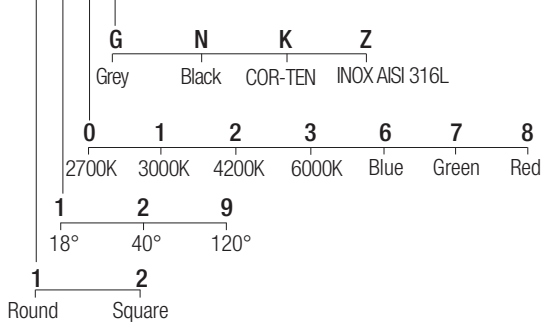

Dimensions

Photometric diagrams

CCT/CRI/Flux

	350mA	500mA
2700K	267lm	384lm
3000K	279lm	400lm
4200K	309lm	462lm
6000K	342lm	495lm

Code construction

XT2 X X X X

Note: Made-to-measure cable available on request.