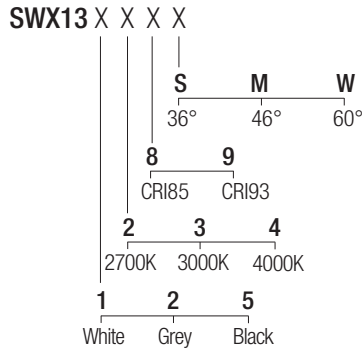

CE  IP20 made in Italy

Supply current
230 VAC

Power
3x10W

CRI
85-93

2-Step MacAdam

Dimensions

Photometric diagrams

CCT/CRI/Flux (x3)

	CRI85	CRI93
2700K	890lm	840lm
3000K	1000lm	930lm
4000K	1040lm	960lm

Code construction

Note: The finishing refers to the outer ring of the luminaire only, the inner part of the optical compartment is always black.