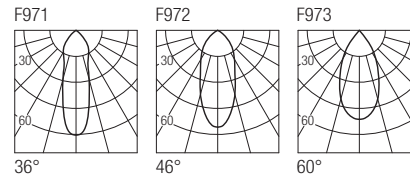

CE  IP20 made in Italy

Supply current
230 VAC

Power
3x10W

CRI
85-93

2-Step MacAdam

Dimensions

Photometric diagrams

CCT/CRI/Flux (x3)

	CRI85	CRI93
2700K	890lm	840lm
3000K	1000lm	930lm
4000K	1040lm	960lm

Code construction

Note: The finishing refers to the outer ring of the luminaire only, the inner part of the optical compartment is always black.