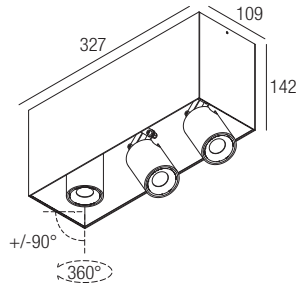

CE  IP20 made in Italy

Supply current
230 VAC

Power
3x10W

CRI
85-93

2-Step MacAdam

Dimensions

Photometric diagrams

CCT/CRI/Flux (x3)