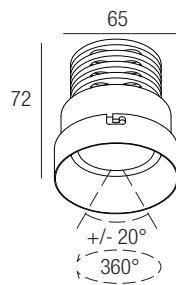

IP44 made in Italy

Supply current

24VDC

Power

7W

Parallel wiring

CRI

85-93

2-Step MacAdam

Dimensions

Photometric diagrams

CCT/CRI/Flux

	CRI85	CRI93
2700K	630lm	590lm
3000K	700lm	650lm
4000K	730lm	670lm

Code construction

SXU24 X X X X

Accessories