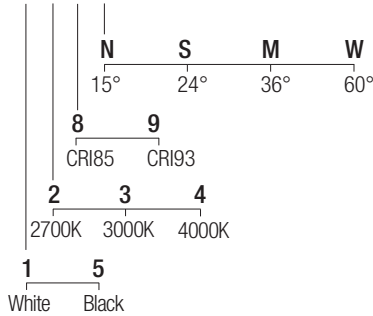

2-Step MacAdam

Dimensions

Photometric diagrams

CCT/CRI/Flux

	CRI85	CRI93
2700K	630lm	590lm
3000K	700lm	650lm
4000K	730lm	670lm

Code construction

SXU24 X X X X

Accessories