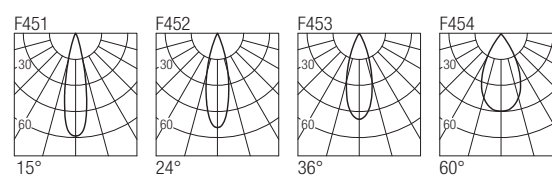

2-Step MacAdam

Dimensions

Photometric diagrams

CCT/CRI/Flux

	CRI85	CRI93
2700K	630lm	590lm
3000K	700lm	650lm
4000K	730lm	670lm

Code construction

SXU24 X X X X

Accessories