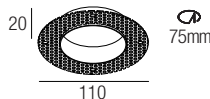

LSXU2401

Low luminance louver

SSXU2401

Milky screen

Note: The filter and the screen must be ordered together with the lighting fixture.

Drivers 24VDC

on/off

AL2124 (1) IP20 28 mm

AL2012 (1..3) IP20 60 mm

AL2031 (1..10) IP20 70 mm

AL2040 (1..21) IP20 80 mm

dimmable

AL5012 (1..3) IP20 DALI 2 PUSH 0/1..10V 45 mm

AL5241 (1..14) IP20 DALI 2 PUSH 70 mm

dimming module

AL7035 IP20 DALI 2 PUSH 0/1..10V 44 mm

Note: Dimming module AL7035 to be used in combination with a 24VDC power supply.