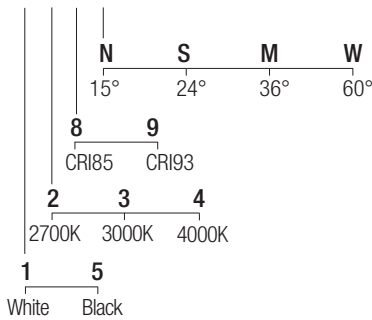

Code construction

SX24 X X X X

Accessories

ZQS002 ZQS002B
White Black

Plasterboard recessing frame

LSX2401

Low luminance louver

SSX2401

Milky screen

Note: The filter and the screen must be ordered together with the lighting fixture.

Drivers 24VDC

on/off

AL2124 (1) IP20 28 mm

AL2012 (1..3) IP20 60 mm

AL2031 (1..10) IP20 70 mm

AL2040 (1..21) IP20 80 mm

dimmmable

AL5012 (1..3) IP20 DALI 2 PUSH 0/1..10V 45 mm

AL5241 (1..14) IP20 DALI 2 PUSH 70 mm

dimmming module

AL7035 IP20 DALI 2 PUSH 0/1..10V 44 mm

Note: Dimming module AL7035 to be used in combination with a 24VDC power supply.