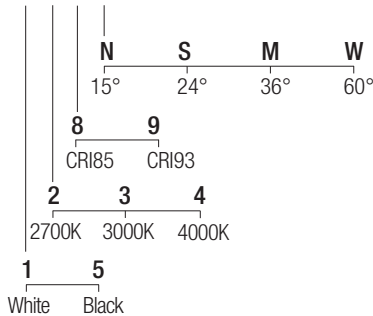

Code construction

SXU1 X X X X

Accessories

ZQSU002 ZQSU002B

White Black

Plasterboard recessing frame

LXSU101

Low luminance louver

SSXU101

Milky screen

Note: The filter and the screen must be ordered together with the lighting fixture.

Drivers 500mA

on/off

AL1074 (1) IP20 30 mm

AL1077 (1) IP20 40 mm

AL1084 (1..2) IP20 S.P. 55 mm

dimnable

AL4010 (1..2) IP20 PUSH 0/1..10V 72 mm

ALD450 (1) IP20 DALI 2 PUSH 36 mm

AL4151 (1..2) IP20 DALI 2 72 mm

AL4153 (1..2) IP20 PUSH IGBT-TRIAC 56 mm

AL7022

24VDC/500mA constant current converter