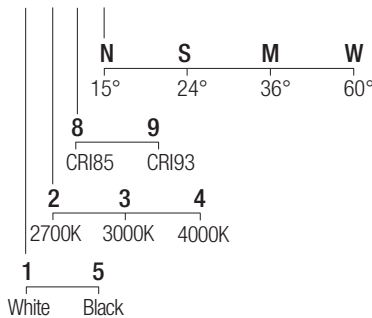

2-Step MacAdam

Dimensions

Photometric diagrams

CCT/CRI/Flux

	CRI85	CRI93
2700K	890lm	840lm
3000K	1000lm	930lm
4000K	1040lm	960lm

Code construction

SX1 X X X X

Accessories