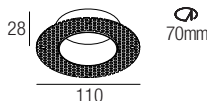

LSX101

Low luminance louver

SSX101

Milky screen

Note: The filter and the screen must be ordered together with the lighting fixture.

Drivers 500mA

on/off

AL1074 (1) IP20 ⌀30 mm

AL1077 (1) IP20 ⌀40 mm

AL1084 (1..2) IP20 S.P. ⌀55 mm

dimnable

AL4010 (1..2) IP20 PUSH 0/1..10V ⌀72 mm

ALD450 (1) IP20 DALI 2 PUSH ⌀36 mm

AL4151 (1..2) IP20 DALI 2 ⌀72 mm

AL4153 (1..2) IP20 PUSH IGBT-TRIAC ⌀56 mm

AL7022

24VDC/500mA constant current converter