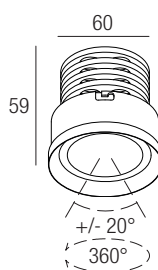

IP44 made in Italy

Supply current

500mA (V_i 18V)

Power

10W

Series wiring

CRI

85-93

2-Step MacAdam

Dimensions

Photometric diagrams

CCT/CRI/Flux

	CRI85	CRI93
2700K	890lm	840lm
3000K	1000lm	930lm
4000K	1040lm	960lm

Code construction

SX1 X X X X

Accessories