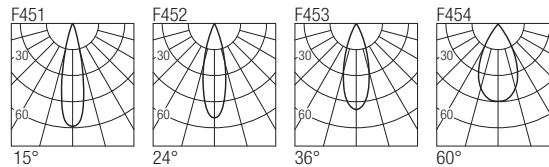

2-Step MacAdam

Dimensions

Photometric diagrams

CCT/CRI/Flux

	CRI85	CRI93
2700K	890lm	840lm
3000K	1000lm	930lm
4000K	1040lm	960lm

Code construction

SX1 X X X X

Accessories