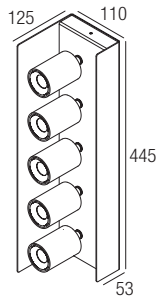

Dimensions

Photometric diagrams

CCT/CRI/Flux (5x)

	CRI85	CRI93
2700K	730lm	690lm
3000K	830lm	770lm
4000K	860lm	790lm

Code construction

SD15 X X X X

Accessories

SSD1501 (5 pcs)