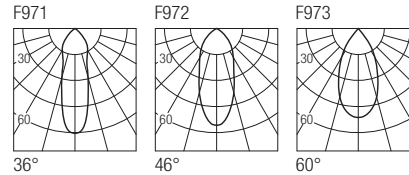

Dimensions

Photometric diagrams

CCT/CRI/Flux (5x)

	CRI85	CRI93
2700K	730lm	690lm
3000K	830lm	770lm
4000K	860lm	790lm

Code construction

SD15 X X X X

Accessories

SSD1501 (5 pcs)