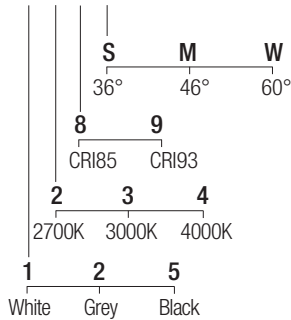

Dimensions

Photometric diagrams

CCT/CRI/Flux (5x)

	CRI85	CRI93
2700K	730lm	690lm
3000K	830lm	770lm
4000K	860lm	790lm

Code construction

SD15 X X X X

Accessories

SSD1501 (5 pcs)

Milky screen

Note: The screen must be ordered together with the lighting fixture.