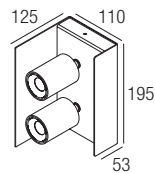

Dimensions

Photometric diagrams

CCT/CRI/Flux (2x)

	CRI85	CRI93
2700K	730lm	690lm
3000K	830lm	770lm
4000K	860lm	790lm

Code construction

SD12 X X X X

Accessories

SSD1201 (2 pcs)