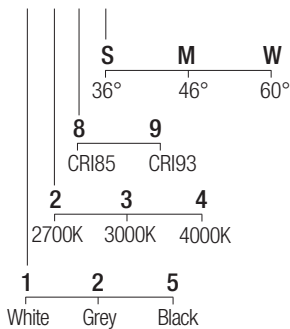

Dimensions

Photometric diagrams

CCT/CRI/Flux (2x)

	CRI85	CRI93
2700K	730lm	690lm
3000K	830lm	770lm
4000K	860lm	790lm

Code construction

SD12 X X X X

Accessories

SSD1201 (2 pcs)

Milky screen

Note: The screen must be ordered together with the lighting fixture.