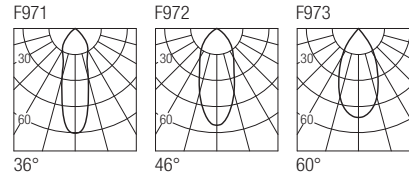

Dimensions

Photometric diagrams

CCT/CRI/Flux (2x)

	CRI85	CRI93
2700K	730lm	690lm
3000K	830lm	770lm
4000K	860lm	790lm

Code construction

SD12 X X X X

Accessories

SSD1201 (2 pcs)