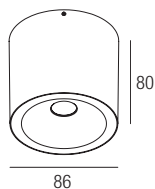

CE  **IP65 made in Italy**

Supply current
230VAC

Power
8W

CRI
85-93

2-Step MacAdam

Dimensions

Photometric diagrams

CCT/CRI/Flux