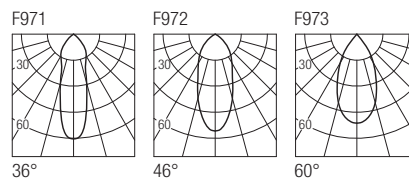

CE  **IP65 made in Italy**

Supply current
230VAC

Power
8W

CRI
85-93

2-Step MacAdam

Dimensions

Photometric diagrams

CCT/CRI/Flux