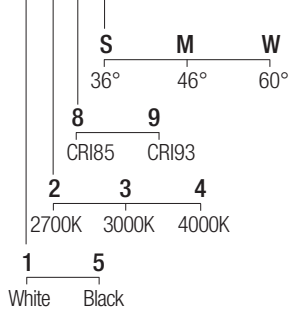

Dimensions

Photometric diagrams

CCT/CRI/Flux

	CRI85	CRI93
2700K	890lm	840lm
3000K	1000lm	930lm
4000K	1040lm	960lm

Code construction

RT1 X X X X

Accessories

MQC003 MQC003B