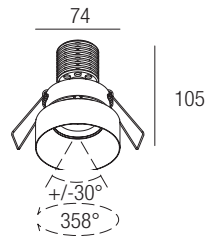

2-Step MacAdam

Dimensions