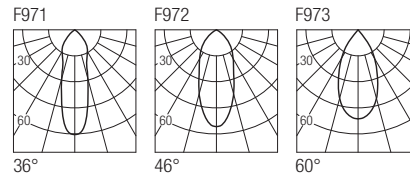

Dimensions

Photometric diagrams

CCT/CRI/Flux

	CRI85	CRI93
2700K	890lm	840lm
3000K	1000lm	930lm
4000K	1040lm	960lm

Code construction

RT1 X X X X

Accessories

MQC003 MQC003B