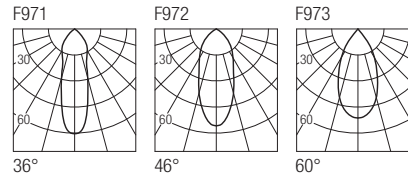

**Supply current**  
250mA (V, 36V)

**Power**  
10W

**CRI**  
85-93

**2-Step MacAdam**

**Dimensions**

**Photometric diagrams**

**CCT/CRI/Flux**

	CRI85	CRI93
2700K	890lm	840lm
3000K	1000lm	930lm
4000K	1040lm	960lm