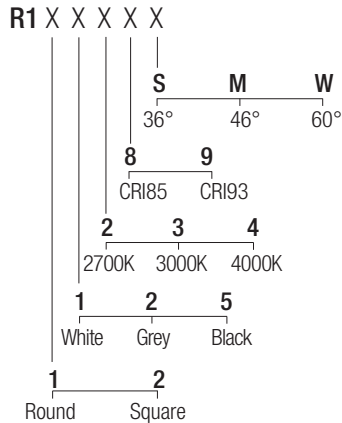

**Supply current**  
250mA (V, 36V)

**Power**  
10W

**CRI**  
85-93

**2-Step MacAdam**

**Dimensions**

**Photometric diagrams**

**CCT/CRI/Flux**

	CRI85	CRI93
2700K	890lm	840lm
3000K	1000lm	930lm
4000K	1040lm	960lm

**Code construction**

**Accessories**

**LOH1 LOH1B LOH1G**  
White Black Grey  
Low luminance louver

**SR101**  
Milky screen

**Note:** The screen must be ordered together with the lighting fixture.

**Drivers 250mA**