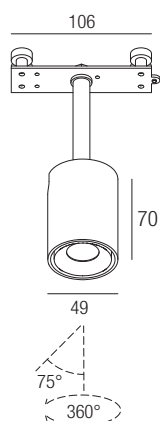

Dimensions

Photometric diagrams

CCT/CRI/Flux

	CRI85	CRI93
2700K	890lm	840lm
3000K	1000lm	930lm
4000K	1040lm	960lm

Code construction

Drivers 250mA

on/off

AL1025 (1) IP20