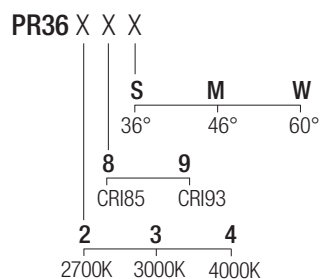

Dimensions

Photometric diagrams

CCT/CRI/Flux

	CRI85	CRI93
2700K	890lm	840lm
3000K	1000lm	930lm
4000K	1040lm	960lm

Code construction

Drivers 250mA

on/off

AL1025 (1) IP20