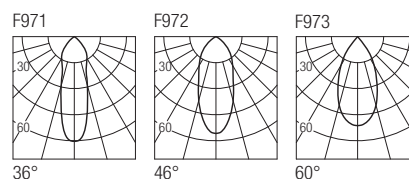

Dimensions

Photometric diagrams

CCT/CRI/Flux

	CRI85	CRI93
2700K	890lm	840lm
3000K	1000lm	930lm
4000K	1040lm	960lm

Code construction

Drivers 250mA

on/off

AL1025 (1) IP20