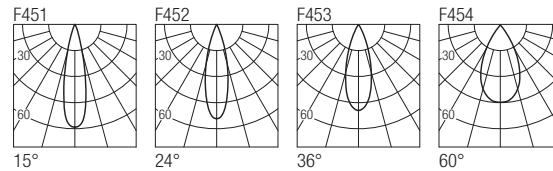

### CRI

95

DTW 3000K to 1800K

### Dimensions

### Photometric diagrams