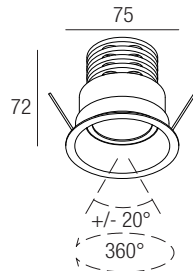

Dimensions

Photometric diagrams

CCT/CRI/Flux

	CRI85	CRI93
2700K	630lm	590lm
3000K	700lm	650lm
4000K	730lm	670lm

Code construction

PLXU24 X X X X

Accessories

LPLXU2401