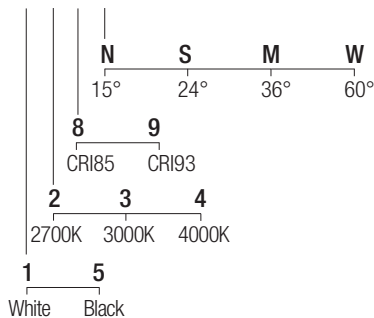

Dimensions

Photometric diagrams

CCT/CRI/Flux

	CRI85	CRI93
2700K	630lm	590lm
3000K	700lm	650lm
4000K	730lm	670lm

Code construction

PLXU24 X X X X

Accessories

LPLXU2401