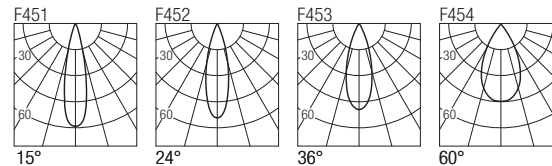

Dimensions

Photometric diagrams

CCT/CRI/Flux

	CRI85	CRI93
2700K	630lm	590lm
3000K	700lm	650lm
4000K	730lm	670lm

Code construction

PLXU24 X X X X

Accessories

LPLXU2401