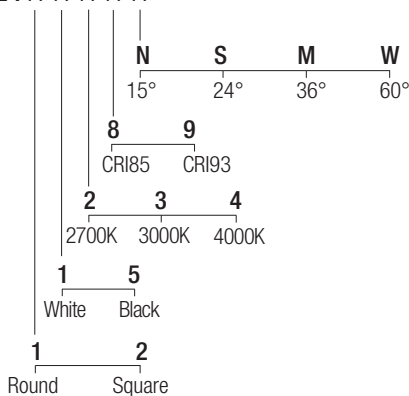

Code construction

PLX24 X X X X X

Accessories

LPLX2401

Low luminance louver

SPLX2401

Milky screen

Note: The filter and the screen must be ordered together with the lighting fixture.

Drivers 24VDC

on/off

AL2124 (1) IP20 ⌀ 28 mm

AL2012 (1..3) IP20 ⌀ 60 mm

AL2031 (1..10) IP20 ⌀ 70 mm

AL2040 (1..21) IP20 ⌀ 80 mm

dimmable

AL5012 (1..3) IP20 DALI 2 PUSH 0/1..10V ⌀ 45 mm

AL5241 (1..14) IP20 DALI 2 PUSH ⌀ 70 mm

dimming module

AL7035 IP20 DALI 2 PUSH 0/1..10V ⌀ 44 mm

Note: Dimming module AL7035 to be used in combination with a 24VDC power supply.