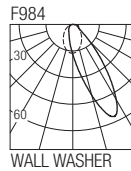

Supply current

500mA (V_i 36V)

Power

20W

CRI

85-93

2-Step MacAdam

Dimensions

Photometric diagrams

CCT/CRI/Flux

CCT	CRI85	CRI93
2700K	1830lm	1700lm
3000K	2000lm	1830lm
4000K	2100lm	1950lm

Code construction

NA2 X X X

Installation guide

$a \geq 1/3 h$

$a \leq d \leq 1.5a$