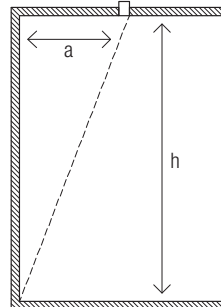

Photometric diagrams

CCT/CRI/Flux

CCT	CRI85	CRI93
2700K	1830lm	1700lm
3000K	2000lm	1830lm
4000K	2100lm	1950lm

Code construction

NA2 X X X

Installation guide

$a \geq 1/3 h$

$a \leq d \leq 1.5a$