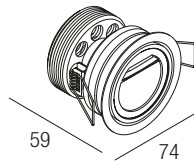

Supply current
250mA (V_i 36V)

Power
10W

CRI
85-93

2-Step MacAdam

Dimensions

Photometric diagrams

CCT/CRI/Flux

	CRI85	CRI93
2700K	890lm	840lm
3000K	1000lm	930lm
4000K	1040lm	960lm