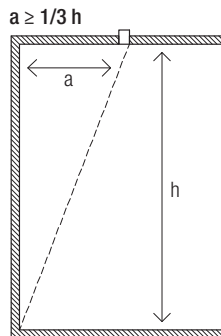

Installation guide