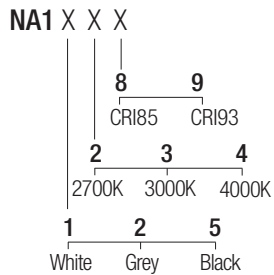

Photometric diagrams

CCT/CRI/Flux

	CRI85	CRI93
2700K	890lm	840lm
3000K	1000lm	930lm
4000K	1040lm	960lm

Code construction