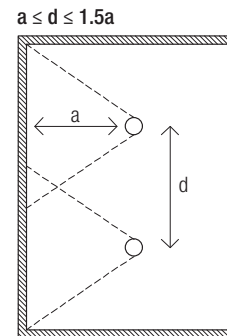

Installation guide