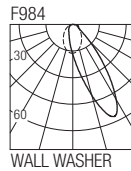

Supply current
250mA (V_i 36V)

Power
10W

CRI
85-93

2-Step MacAdam

Dimensions

Photometric diagrams

CCT/CRI/Flux

	CRI85	CRI93
2700K	890lm	840lm
3000K	1000lm	930lm
4000K	1040lm	960lm