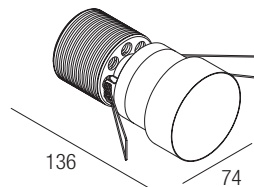

CE  IP44 made in Italy

Supply current
500mA (V_i 36V)

Power
20W

CRI
85-93

2-Step MacAdam

Dimensions

Photometric diagrams

CCT/CRI/Flux

Note: The screen must be ordered together with the lighting fixture.

Drivers 500mA

on/off
AL1084 (1) IP20 S.P.  55 mm
dimable
AL4010 (1) IP20 PUSH 0/1..10V  72 mm
ALB451 (1) IP20 DALI 2 PUSH  46 mm
AL4151 (1) IP20 DALI 2  72 mm
AL4153 (1) IP20 PUSH IGBT-TRIAC  56 mm