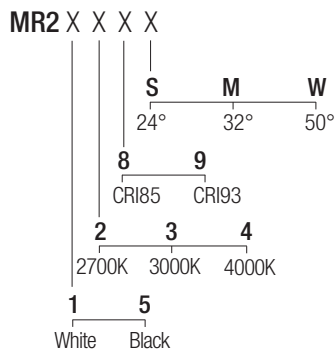

CE  IP44 made in Italy

Supply current
500mA (V_i 36V)

Power
20W

CRI
85-93

2-Step MacAdam

Dimensions

Photometric diagrams

CCT/CRI/Flux

	CRI85	CRI93
2700K	1830lm	1700lm
3000K	2000lm	1830lm
4000K	2100lm	1950lm

Code construction

Accessories

MQC003 MQC003B
White Black
Plasterboard recessing frame

LOH2 LOH2B
White Black
Low luminance louver

SMR201
Milky screen 

Note: The screen must be ordered together with the lighting fixture.

Drivers 500mA

on/off
AL1084 (1) IP20 S.P.  55 mm
dimable
AL4010 (1) IP20 PUSH 0/1..10V  72 mm
ALB451 (1) IP20 DALI 2 PUSH  46 mm
AL4151 (1) IP20 DALI 2  72 mm
AL4153 (1) IP20 PUSH IGBT-TRIAC  56 mm