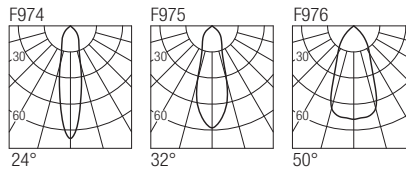

CE  IP44 made in Italy

Supply current
500mA (V_i 36V)

Power
20W

CRI
85-93

2-Step MacAdam

Dimensions

Photometric diagrams

CCT/CRI/Flux