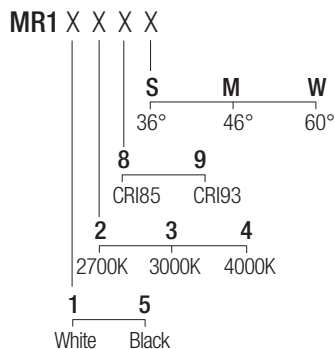

Dimensions

Photometric diagrams

CCT/CRI/Flux

	CRI85	CRI93
2700K	890lm	840lm
3000K	1000lm	930lm
4000K	1040lm	960lm

Code construction

Accessories

MQC001 MQC001B

White Black