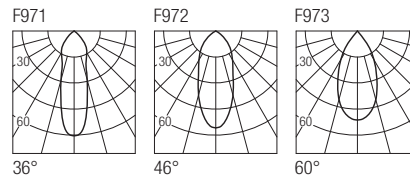

Dimensions

Photometric diagrams

CCT/CRI/Flux

	CRI85	CRI93
2700K	890lm	840lm
3000K	1000lm	930lm
4000K	1040lm	960lm

Code construction

Accessories

MQC001 MQC001B

White Black