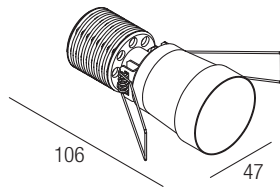

Dimensions

Photometric diagrams

CCT/CRI/Flux

	CRI85	CRI93
2700K	890lm	840lm
3000K	1000lm	930lm
4000K	1040lm	960lm

Code construction

Accessories

MQC001 MQC001B

White Black