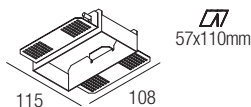

Accessories

MQX12Q MQX12QB
White Black

Plasterboard recessing frame