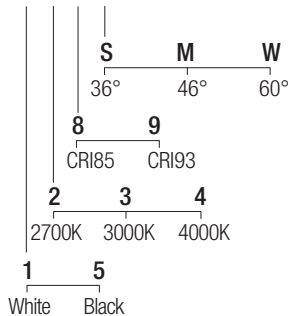

CCT/CRI/Flux (2x)

	CRI85	CRI93
2700K	890lm	840lm
3000K	1000lm	930lm
4000K	1040lm	960lm

Code construction

MQX12 X X X X