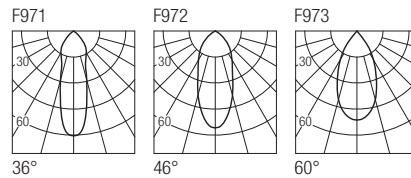

IP44 made in Italy

Supply current
250mA (V, 2x36V)

Power
2x10W

CRI
85-93

2-Step MacAdam

Dimensions

Photometric diagrams

CCT/CRI/Flux (2x)