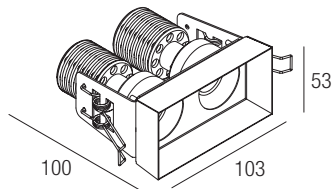

IP44 made in Italy

Supply current
250mA (V, 2x36V)

Power
2x10W

CRI
85-93

2-Step MacAdam

Dimensions

Photometric diagrams

CCT/CRI/Flux (2x)