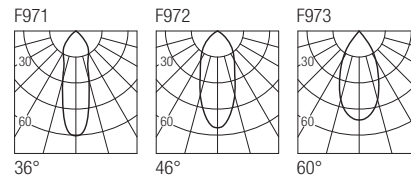

Dimensions

Photometric diagrams

CCT/CRI/Flux

	CRI85	CRI93
2700K	890lm	840lm
3000K	1000lm	930lm
4000K	1040lm	960lm

Code construction

Accessories

MQC002 MQC002B

White Black