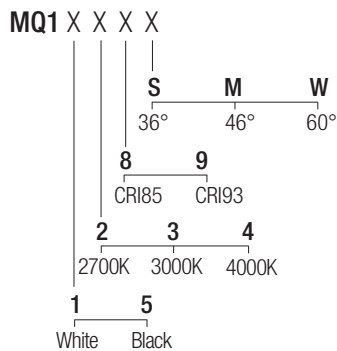

Dimensions

Photometric diagrams

CCT/CRI/Flux

	CRI85	CRI93
2700K	890lm	840lm
3000K	1000lm	930lm
4000K	1040lm	960lm

Code construction

Accessories

MQC002 MQC002B

White Black