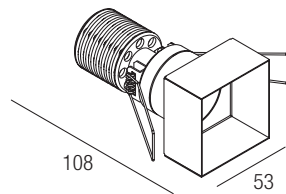

2-Step MacAdam

Dimensions