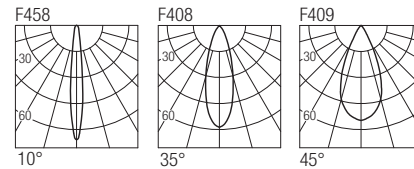

CE IP20 made in Italy

Supply current
500mA (V_i 9V)

Power
6W

Series wiring

CRI
98

2-Step MacAdam

Dimensions

Photometric diagrams