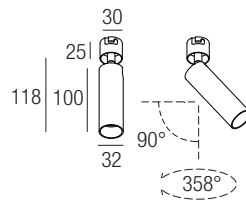

CE IP20 made in Italy

Supply current
500mA (V_i 9V)

Power
6W

Series wiring

CRI
98

2-Step MacAdam

Dimensions

Photometric diagrams

AL1077 (1..2) IP20 40 mm

AL1084 (1..3) IP20 S.P. 55 mm

dimmable

AL4010 (1..4) IP20 PUSH 0/1..10V 72 mm

ALD450 (1..2) IP20 DALI 2 PUSH 36 mm

AL4151 (1..4) IP20 DALI 2 72 mm

AL4153 (1..4) IP20 PUSH IGBT-TRIAC 56 mm