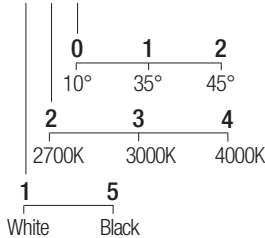

CCT/CRI/Flux

2700K	540 lm
3000K	600 lm
4000K	620 lm

Code construction

MJSF6 X X X