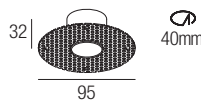

LJ02 White
LJ02B Black

Low luminance louver

SJ02 White
SJ02B Black

Milky screen

Note: The filter and screen are not compatible with the 10° lens versions.

Drivers 500mA

on/off

AL1074 (1..2) IP20 30 mm