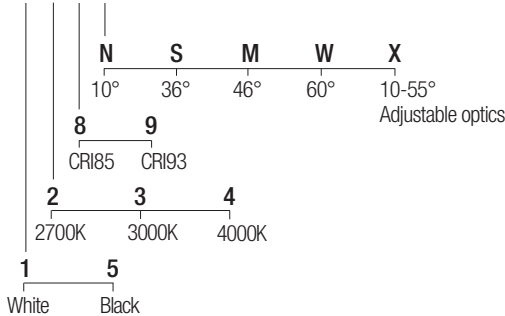

2-Step MacAdam

Dimensions

Photometric diagrams

CCT/CRI/Flux

	CRI85	CRI93
2700K	890lm	840lm
3000K	1000lm	930lm
4000K	1040lm	960lm

Code construction

MJSF1 X X X X

Note: Versions with extended arm length are available upon request.