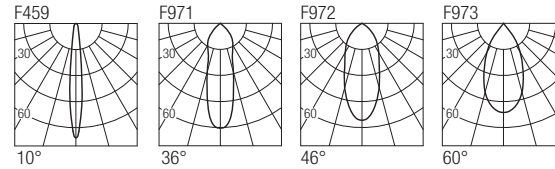

2-Step MacAdam

Dimensions

Photometric diagrams

CCT/CRI/Flux

	CRI85	CRI93
2700K	890lm	840lm
3000K	1000lm	930lm
4000K	1040lm	960lm

Code construction

MJSF1 X X X X

Note: Versions with extended arm length are available upon request.