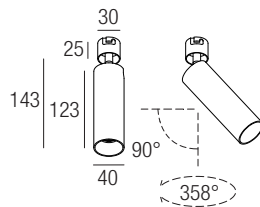

IP20 made in Italy

Supply current

500mA (V, 18V)

Power

10W

Series wiring

CRI

85-93

2-Step MacAdam

Dimensions

Photometric diagrams

CCT/CRI/Flux

	CRI85	CRI93
2700K	890lm	840lm
3000K	1000lm	930lm
4000K	1040lm	960lm

Code construction

MJSF1 X X X X

Note: Versions with extended arm length are available upon request.

dimnable

AL4010 (1..2) IP20 PUSH 0/1..10V 72 mm

ALD450 (1) IP20 DALI 2 PUSH 36 mm

AL4151 (1..2) IP20 DALI 2 72 mm

AL4153 (1..2) IP20 PUSH IGBT-TRIAC 56 mm

AL7022

24VDC/500mA constant current converter