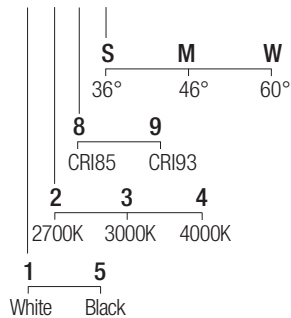

Code construction

MLX12 X X X X

Accessories

MLX12Q MLX12QB

White Black

Plasterboard recessing frame

SMLX1201 (2 pcs)

Milky screen

Note: The screen must be ordered together with the lighting fixture.

Drivers 250mA

on/off

AL1025 (1) IP20 ⌀40 mm

dimnable

AL4030 (1) IP20 0/1...10V ⌀55 mm

ALD425 (1) IP20 DALI 2 PUSH ⌀36 mm

AL4031 (1) IP20 DALI 2 ⌀55 mm

AL4032 (1) IP20 IGBT-TRIAC ⌀55 mm

Note: Each fixture needs 2 drivers.