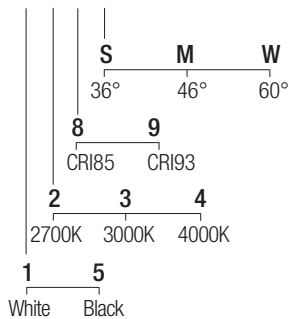

Code construction

ML1 X X X X

Accessories

MLX11Q MLX11QB

White Black

Plasterboard recessing frame

SML101

Milky screen

Note: The screen must be ordered together with the lighting fixture.

Drivers 250mA

on/off

AL1025 (1) IP20 40 mm

dimmmable

AL4030 (1) IP20 0/1..10V 55 mm

ALD425 (1) IP20 DALI 2 PUSH 36 mm

AL4031 (1) IP20 DALI 2 55 mm

AL4032 (1) IP20 IGBT-TRIAC 55 mm