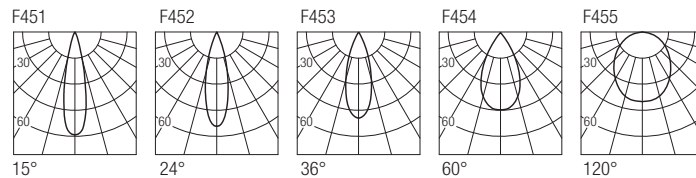

2-Step MacAdam

Dimensions

Photometric diagrams

CCT/CRI/Flux

	CRI85	CRI93
2700K	630lm	590lm
3000K	700lm	650lm
4000K	730lm	670lm

Code construction

MU24 X X X X

Note: Made-to-measure cable available on request.