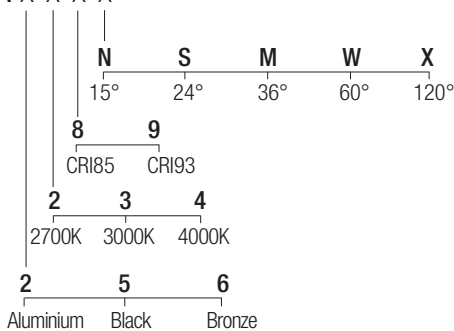

2-Step MacAdam

Dimensions

Photometric diagrams

CCT/CRI/Flux

	CRI85	CRI93
2700K	630lm	590lm
3000K	700lm	650lm
4000K	730lm	670lm

Code construction

MU24 X X X X

Note: Made-to-measure cable available on request.