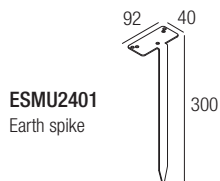

Accessories

ESMU2401
Earth spike