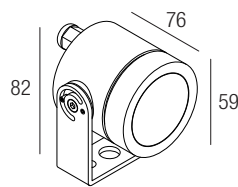

2-Step MacAdam

Dimensions

Photometric diagrams

CCT/CRI/Flux

	CRI85	CRI93
2700K	630lm	590lm
3000K	700lm	650lm
4000K	730lm	670lm

Code construction

MU24 X X X X

Note: Made-to-measure cable available on request.