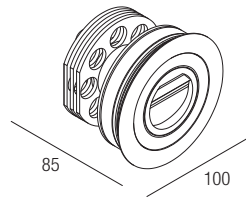

**Supply current**  
250mA (V<sub>i</sub> 36V)

**Power**  
10W

**CRI**  
85-93

**2-Step MacAdam**

**Dimensions**

**Photometric diagrams**

**CCT/CRI/Flux**

| CCT   | CRI85  | CRI93 |
|-------|--------|-------|
| 2700K | 890lm  | 840lm |
| 3000K | 1000lm | 930lm |
| 4000K | 1040lm | 960lm |