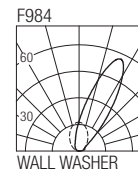

**Supply current**  
250mA (V<sub>i</sub> 36V)

**Power**  
10W

**CRI**  
85-93

**2-Step MacAdam**

**Dimensions**

**Photometric diagrams**

**CCT/CRI/Flux**

| CCT   | CRI85  | CRI93 |
|-------|--------|-------|
| 2700K | 890lm  | 840lm |
| 3000K | 1000lm | 930lm |
| 4000K | 1040lm | 960lm |