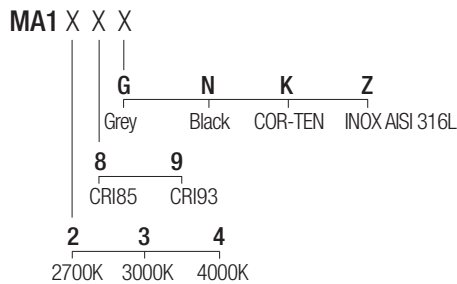

FLEXA LIGHTING

MAL 10

Uplights

design Lapo Grassellini

IP67 wall washer inground recessed fixtures of the highest manufacturing quality with COB LEDs, extremely compact and high light output. Fully anodized aluminium body, versions with front in vehicle-proof AISI 316L stainless steel or in anodized, walkable powder-coated aluminium. Extra-clear tempered glass, ATEX cable gland, neoprene cable. Revolutionary in dissipative, functional design, it offers the possibility to combine colour temperatures and beam angles in CRI85 and CRI93 versions. Can be equipped with an anti-glare filter for maximum visual comfort.

Incassi a terra IP67 wall washer di altissima qualità costruttiva, equipaggiati con COB LED, con dimensioni estremamente contenute ed elevati flussi luminosi. Corpo in alluminio anodizzato a spessore, versioni con frontale in acciaio INOX AISI316L carrabili, in alluminio anodizzato e verniciato a polveri calpestabili. Vetro extrachiaro temprato, pressacavo ATEX, cavo in neoprene. Rivoluzionari per il design funzionale alla dissipazione, offrono la possibilità di combinare temperature colore ed aperture di fascio nelle versioni a CRI85 ed a CRI93. Equipaggiabili con filtro antiabbagliamento per il massimo comfort visivo.