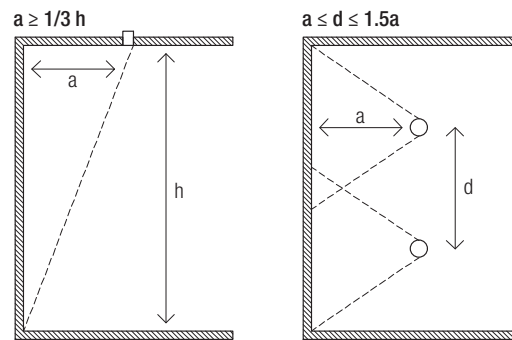

Installation guide