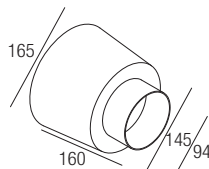

**Supply current**  
250mA (V<sub>i</sub> 36V)

**Power**  
10W

**CRI**  
85-93

**2-Step MacAdam**

**Dimensions**

**Photometric diagrams**

**CCT/CRI/Flux**

| CCT   | CRI85  | CRI93 |
|-------|--------|-------|
| 2700K | 890lm  | 840lm |
| 3000K | 1000lm | 930lm |
| 4000K | 1040lm | 960lm |

**Code construction**

**Installation guide**

**Accessories**

**CSDS20**  
Recessing box

**Drivers 250mA**

- on/off  
**AL1025** (1) IP20 ⌀40 mm  
**AL9025** (1) IP67 ⌀44 mm
- dimmmable  
**AL4030** (1) IP20 0/1..10V ⌀55 mm  
**ALD425** (1) IP20 DALI 2 PUSH ⌀36 mm  
**AL4031** (1) IP20 DALI 2 ⌀55 mm  
**AL4032** (1) IP20 IGBT-TRIAC ⌀55 mm  
**AL6025** (1) IP20 DALI ⌀44 mm

**Note:** Made-to-measure cable available on request.