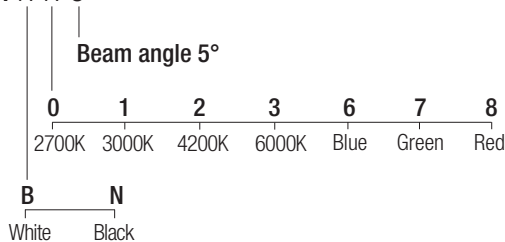

Accessories

ZQT00U ZQT00UB
White Black
Plasterboard recessing frame

Drivers 350mA

on/off
AL1034 (1..11) IP20 ⌀ 30 mm
AL1035 (1..11) IP20 ⌀ 40 mm
AL1037 (1..16) IP20 S.P. ⌀ 55 mm
AL9011 (1..12) IP67 ⌀ 44 mm

dimmmable
AL4000 (1..12) IP20 PUSH 0/1..10V ⌀ 72 mm
ALD435 (1..11) IP20 DALI 2 PUSH ⌀ 36 mm
AL4051 (2..14) IP20 DALI 2 ⌀ 72 mm
AL4053 (1..14) IP20 PUSH IGBT-TRIAC ⌀ 56 mm
AL6035 (2..8) IP67 DALI 2 ⌀ 44 mm
AL8035 (4..16) IP67 DALI 2 ⌀ 48 mm

Drivers 500mA

on/off
AL1074 (1..7) IP20 ⌀ 30 mm
AL1077 (1..6) IP20 ⌀ 40 mm
AL1084 (1..11) IP20 S.P. ⌀ 55 mm
AL9051 (1..11) IP67 ⌀ 44 mm

dimmmable
AL4010 (1..12) IP20 PUSH 0/1..10V ⌀ 72 mm
ALD450 (1..7) IP20 DALI 2 PUSH ⌀ 36 mm
AL4151 (2..14) IP20 DALI 2 ⌀ 72 mm
AL4153 (1..14) IP20 PUSH IGBT-TRIAC ⌀ 56 mm
AL6050 (2..6) IP67 DALI 2 ⌀ 44 mm
AL8050 (4..16) IP67 DALI 2 ⌀ 48 mm