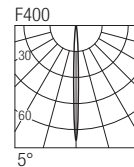

Supply current
350-500mA (V, 2.9V)

Power
1-2W

Series wiring

CRI
85

2-Step MacAdam

Dimensions

Photometric diagrams

CCT/CRI/Flux