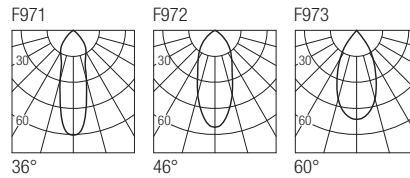

Supply current
250mA (V, 36V)

Power
10W

CRI
85-93

2-Step MacAdam

Dimensions

Photometric diagrams

CCT/CRI/Flux

	CRI85	CRI93
2700K	890lm	840lm
3000K	1000lm	930lm
4000K	1040lm	960lm