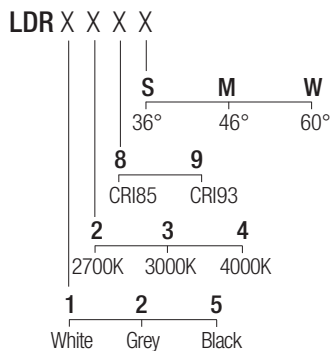

Supply current
250mA (V, 36V)

Power
10W

CRI
85-93

2-Step MacAdam

Dimensions

Photometric diagrams

CCT/CRI/Flux

	CRI85	CRI93
2700K	890lm	840lm
3000K	1000lm	930lm
4000K	1040lm	960lm

Code construction

Note: The finishing refers to the outer ring of the luminaire only, the inner part of the optical compartment is always black.

Accessories

SLDR01
Milky screen

Note: The screen must be ordered together with the lighting fixture.

Drivers 250mA

- on/off
AL1025 (1) IP20 40 mm
- dimmmable
AL4030 (1) IP20 0/1..10V 55 mm
- ALD425** (1) IP20 DALI 2 PUSH 36 mm
- AL4031** (1) IP20 DALI 2 55 mm
- AL4032** (1) IP20 IGBT-TRIAC 55 mm