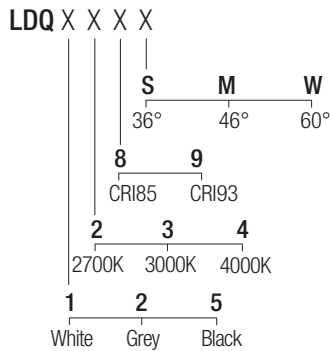

IP20 made in Italy

Supply current
250mA (V, 36V)

Power
10W

CRI
85-93

2-Step MacAdam

Dimensions

Photometric diagrams

CCT/CRI/Flux

	CRI85	CRI93
2700K	890lm	840lm
3000K	1000lm	930lm
4000K	1040lm	960lm

Code construction

Note: The finishing refers to the outer ring of the luminaire only, the inner part of the optical compartment is always black.