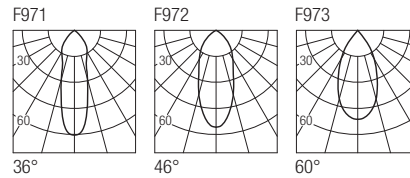

IP20 made in Italy

Supply current
250mA (V, 36V)

Power
10W

CRI
85-93

2-Step MacAdam

Dimensions

Photometric diagrams

CCT/CRI/Flux

	CRI85	CRI93
2700K	890lm	840lm
3000K	1000lm	930lm
4000K	1040lm	960lm

Code construction

Note: The finishing refers to the outer ring of the luminaire only, the inner part of the optical compartment is always black.