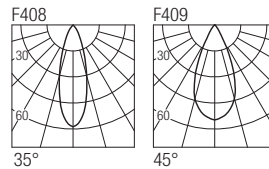

Dimensions

Photometric diagrams

CCT/CRI/Flux

2700K	540 lm
3000K	600 lm
4000K	620 lm

Code construction

LFU6 X X X

Accessories

LLFU601