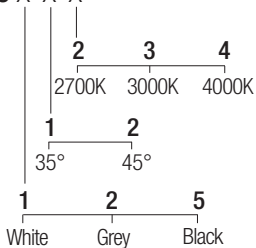

Dimensions

Photometric diagrams

CCT/CRI/Flux

2700K	540 lm
3000K	600 lm
4000K	620 lm

Code construction

LFU6 X X X

Accessories

LLFU601