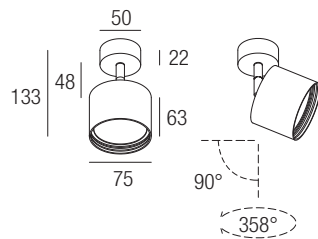

IP20 made in Italy

Supply current
400mA (V_f 18V)

Power
8W

Series wiring

CRI
95

DTW 3000K to 1800K

Dimensions

Photometric diagrams