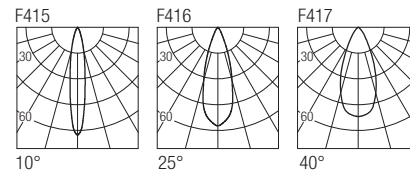

IP20 made in Italy

Supply current
400mA (V_f 18V)

Power
8W

Series wiring

CRI
95

DTW 3000K to 1800K

Dimensions

Photometric diagrams