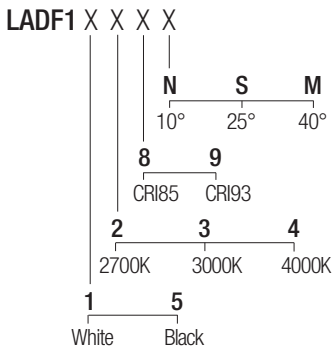

2-Step MacAdam

Dimensions

Photometric diagrams

CCT/CRI/Flux

	CRI85	CRI93
2700K	890lm	840lm
3000K	1000lm	930lm
4000K	1040lm	960lm

Code construction

Note: Versions with extended arm length are available upon request.