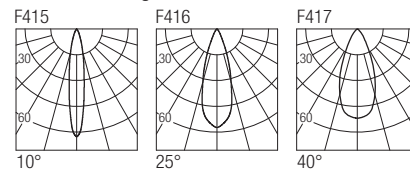

2-Step MacAdam

Dimensions

Photometric diagrams

CCT/CRI/Flux

	CRI85	CRI93
2700K	890lm	840lm
3000K	1000lm	930lm
4000K	1040lm	960lm

Code construction

Note: Versions with extended arm length are available upon request.