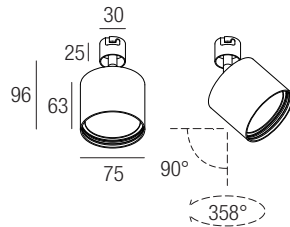

CE IP20 made in Italy

Supply current

500mA (V_f 18V)

Power

10W

Series wiring

CRI

85-93

2-Step MacAdam

Dimensions

Photometric diagrams

CCT/CRI/Flux

	CRI85	CRI93
2700K	890lm	840lm
3000K	1000lm	930lm
4000K	1040lm	960lm

Code construction

Note: Versions with extended arm length are available upon request.

on/off

AL1074 (1) IP20 30 mm

AL1077 (1) IP20 40 mm

AL1084 (1..2) IP20 S.P. 55 mm

dimmable

AL4010 (1..2) IP20 PUSH 0/1..10V 72 mm

ALD450 (1) IP20 DALI 2 PUSH 36 mm

AL4151 (1..2) IP20 DALI 2 72 mm

AL4153 (1..2) IP20 PUSH IGBT-TRIAC 56 mm